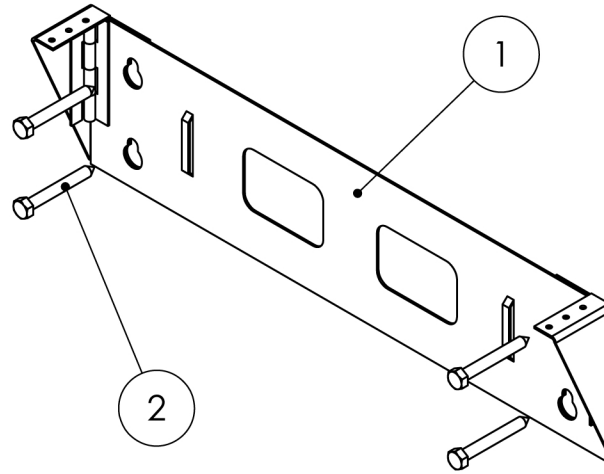

ERVR-1U

ITEM NO.	DESCRIPTION	QTY.
1	Wall Bracket	1
2	Hex Lag Screw 5/16" x 2.75"	4