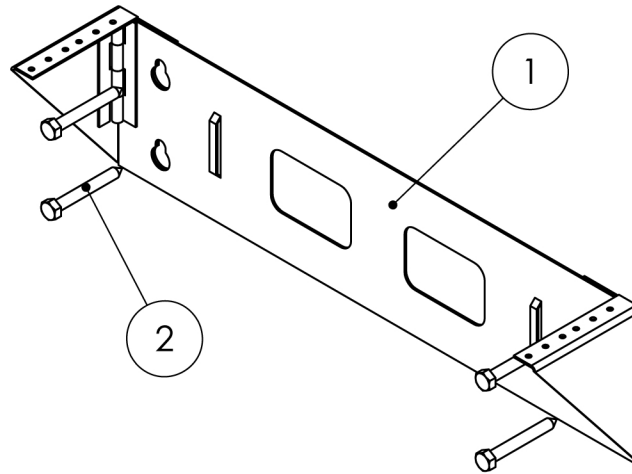

ERVR-2U

ITEM NO.	DESCRIPTION	QTY.
1	Wall Bracket	1
2	Hex Lag Screw 5/16" x 2.75"	4