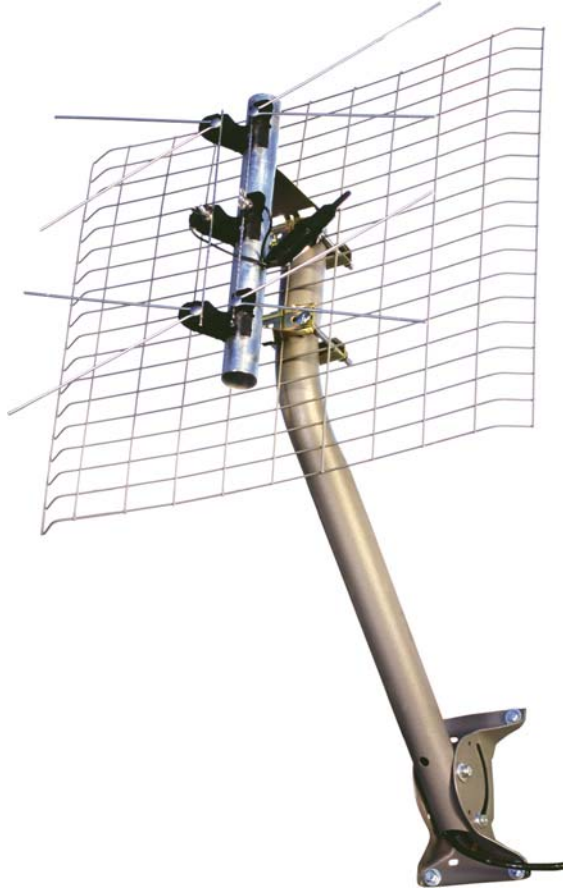

Channel Master®

by PCT

TWO-BAY HDTV / UHF ANTENNA

- High quality - Constructed of quality galvanized steel
- Durable - Powder coated components insures the antenna holds up under even the most extreme conditions
- Versatile mounting methods - Easily mounts to a universal antenna mast or to a standard satellite mount (as shown)

4220 TWO-BAY HDTV / UHF ANTENNA

Reception Range
Channels 7 thru 13, and HD Up to 20 miles
Channels 14 thru 69, and HD Up to 30 miles

Gain

Ch	7	13	14	21	33	42	55	68
dB	-19	-8	7.7	6.8	8.6	8.1	6.6	8.3

Antenna Size (W x H x D) 20 x 17 x 5 in.
Turning Radius 10 in.
CEA¹ MD

Ordering Information

MODEL	DESCRIPTION
4220	Antenna, Two-Bay, HDTV/UHF
4220M	Antenna, Two-Bay, HDTV/UHF, with DBS Mount