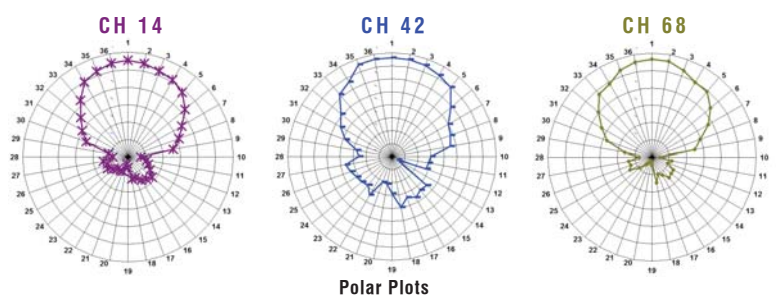

Polar Plots

¹ SM Small Multidirectional SD Small Directional
MM Medium Multidirectional MD Medium Directional
LM Large Multidirectional LD Large Directional

■ Antenna is shippable via UPS.
■ Outdoor Balun Kit (see Pub. PCTCM001.200611) included. Kit allows antenna to be connected directly to a 75 Ohm downlead.

Channel Master
a division of PCT International, Inc.

1315 Industrial Park Drive | Smithfield, North Carolina, 27577-6024 | USA | Tel +1.866.430.1307, +1.919.934.7078 | Fax +1.919.934.2809 | info@pctintl.com | www.pctinternational.com/channelmaster/