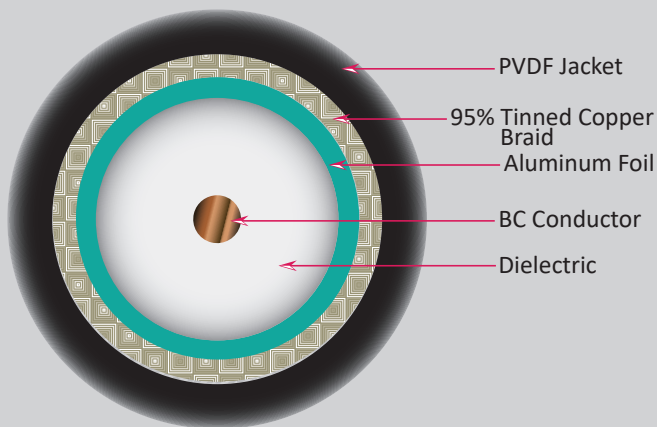

# RG11 PLENUM RATED (95% BRAID)

## DESCRIPTION

RG11 Plenum Rated, 14AWG Solid Bare Copper Conductor, 95% Tinned Copper Braid.

## FEATURES

- 14AWG Solid BC Conductor
- 95% Tinned Copper Braid
- 75 Ohm Impedance
- UL Listed, RoHS Compliant
- 1000ft Wood Spool

**SKU: 107-1034/R11PBK**

### Construction

<b>Conductor</b>	Bare Copper
<b>Conductor Size</b>	14AWG
<b>Dielectric</b>	Foam FEP
<b>Dielectric Size</b>	0.280"±0.005"
<b>Shield</b>	Aluminum/Mylar/Aluminum 100% Coverage
<b>Braid</b>	Tinned Copper
<b>Braid Coverage</b>	95%
<b>Jacket</b>	PVDF (CMP Rated)
<b>Jacket Diameter</b>	0.350" ±0.006"
<b>Jacket Color</b>	Black