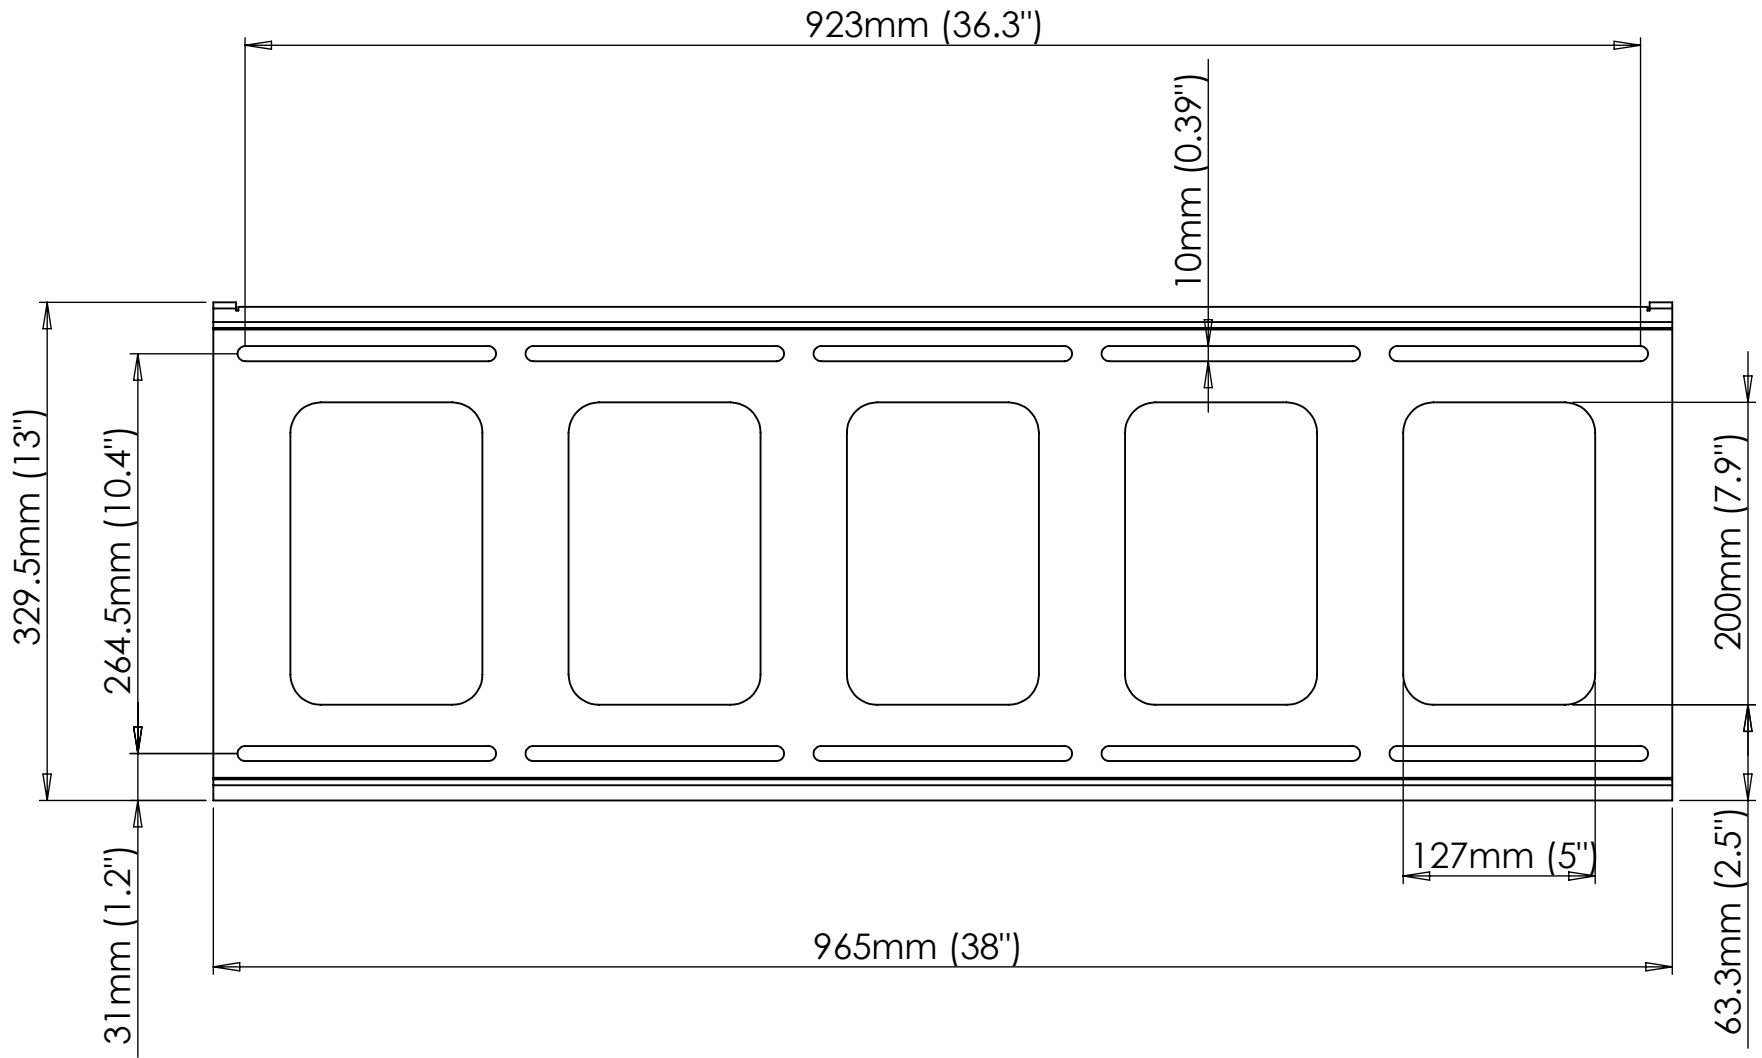

Information and designs contained in this drawing are the proprietary property of Video Mount Products (VMP). None of the design or any information contained in this drawing may be reproduced or disclosed to others without prior written consent of Video Mount Products (VMP).

Title:		
PDS-LWA		
SIZE	DWG. NO.	REV
A		
SCALE: 1:5	Unit: mm	SHEET 2 OF 2