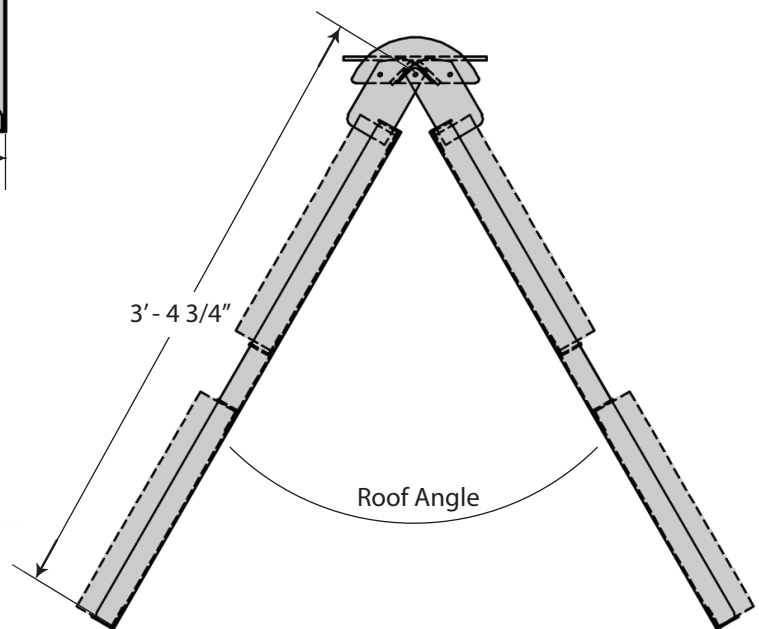

NPPK

This new non-penetrating peak roof mount is a great solution for broadband antennas and satellite TV dishes. The adjustable mounting plate can be center mounted or to one side as needed to accommodate other satellite TV dish mounts. Our 1LG mount with a base and 1-1/4" mounting tube can be attached to the NPPK. The mount comes standard with double trays on each side.

Use (2) optional FRMMAT for a protective barrier between the mount and the roof.

NEW PRODUCT
NPPK