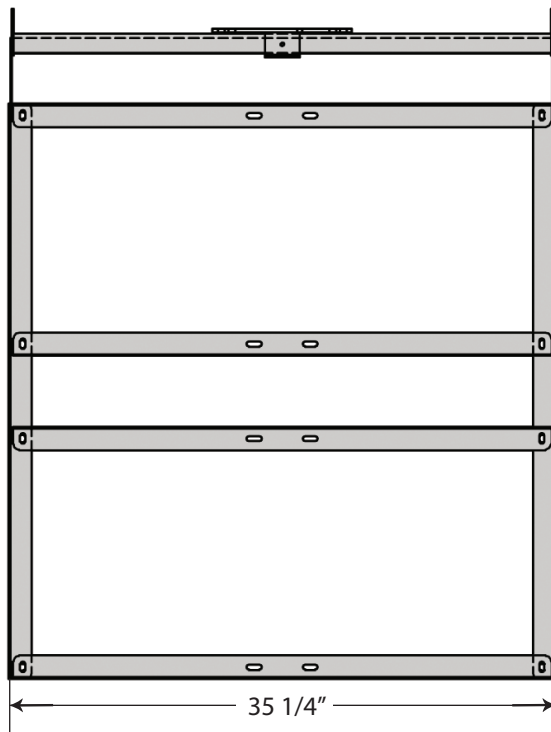

NPPK

This new non-penetrating peak roof mount is a great solution for broadband antennas and satellite TV dishes. The adjustable mounting plate can be center mounted or to one side as needed to accommodate other satellite TV dish mounts. Our 1LG mount with a base and 1-1/4" mounting tube can be attached to the NPPK. The mount comes standard with double trays on each side.

Use (2) optional FRMMAT for a protective barrier between the mount and the roof.

NEW PRODUCT
NPPK