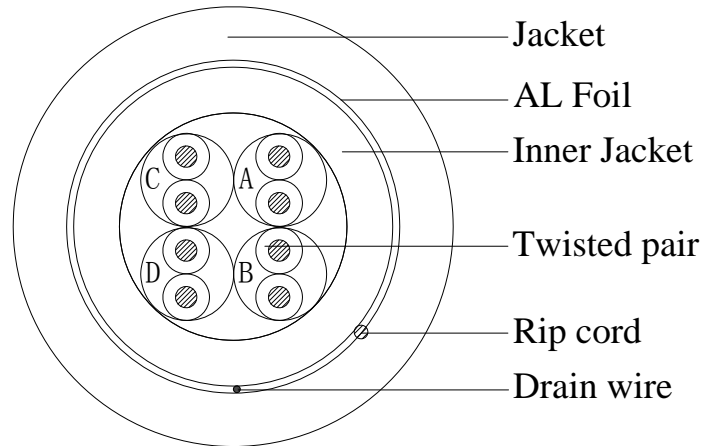

PRODUCT SPECIFICATIONS

PART#: <b>CREST-8G</b>		DESCRIPTION: CREST-8G- HYBRID CAT5E/6- 24AWG HDPE INSULATED SOLID BC CONDUCTORS, SHIELDED S/FTP WITH 100% AL Foil + 40% TC BRAID SHIELD, TWISTED PAIRS, w/DRAIN, PVC JKT- BLUE- 500FT/150M SPOOL			
Edition	A	Established	2013/07/23	Revised	
Approval	Richard	Checked	John	Finish	Leo

**Standard:** UL 444, ANSI/TIA/EIA-568-C.2 and ISO/IEC 11801 Ed2 CLASS D

**Application:** SCP Crest-DM cable is a high performance, single cable wiring solution for Crestron's DigitalMedia® systems and is comparable to Crestron's DM-CBL-8G-NP. Crest-DM is a hybrid Cat5e-Cat6 S/FTP shielded twisted-pair (STP) cable that is engineered to deliver optimum performance for use in data networking and high-definition AV signal distribution applications. SCP manufactures and tests these cables to significantly exceed the CAT5e specifications for bandwidth, crosstalk, and interference suppression. This cable can also be used wherever a high-quality shielded CAT5e cable is required.

**Construction Characteristics:**

<b>Conductor</b>	Material	Solid Bare Copper	
	Size	24AWG X 4P	
	Construction	1/0.540±0.005mm	
<b>Insulation</b>	Material	HDPE	
	Min. Thickness	0.198mm	
	AVG. Thickness	0.215mm	
	Diameter	0.97±0.01mm	
	Colors		Blue-White/Blue
			Orange-White/Orange
			Green-White/Green
		Brown-White/Brown	

<b>Inner Jacket</b>	Material	PVC
	AVG. Thickness	0.30mm
	Min. Thickness	0.27mm
	Diameter	4.80±0.10mm
	Colors	White
<b>Shield</b>	Drain wire	1/0.40±0.004mm
	Shield	AL Foil
<b>Jacket</b>	Material	PVC
	AVG. Thickness	0.45mm
	Min. Thickness	0.40mm
	Diameter	6.20±0.10mm
	Rip Cord	Nylon
	Colors	Per request